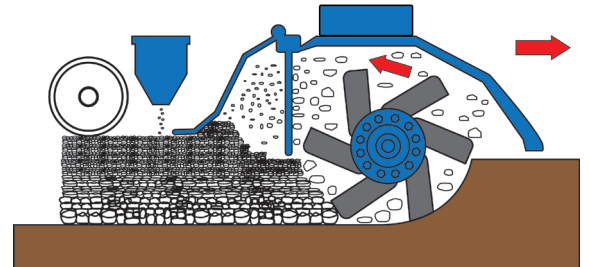

STONE BURIER

<http://tiny.cc/stoneburrier>

FEATURES & BENEFITS

- Professional, efficient stone burier
- Top grade finish in just one pass
- Can be equipped with seeding unit - ready lawn surface in a single pass

A professional hydraulic stone burier for preparation of lawn beds. The stone burier mills the soil, buries eventual stones and other objects up to 150 mm depth in a single pass, making a milled and tamped topsoil. Working depth is adjustable with the rear field roller. With the optional seeding unit you are able to make a ready lawn surface on one pass. Stone burier is most commonly used when the topsoil needs to be milled thoroughly.

Note: the floating boom valve on machine is required.

Model	Working width	Roller width	Working depth	Max rock diameter	Blades	Weight	Code
100 w/roller	100 cm (39.4 in)	120 cm (47.2 in)	15 cm (0-6 in)	4 cm (1.6 in)	24	160 kg (353lbs)	C890504
120 w/roller	117 cm (49.2 in)	140 cm (55.1 in)	15 cm (0-6 in)	4 cm (1.6 in)	28	270 kg (595 lbs)	C890506
135 w/roller	133 cm (52.4 in)	145 cm (57 in)	15 cm (0-6 in)	4 cm (1.6 in)	32	447 kg (986 lbs)	C890508
Options							
Seeding unit for stoneburier 100						60 kg (132 lbs)	C890505
Seeding unit for stoneburier 120						70 kg (154 lbs)	C890507
Seeding unit for stoneburier 135						80 kg (176 lbs)	C890509